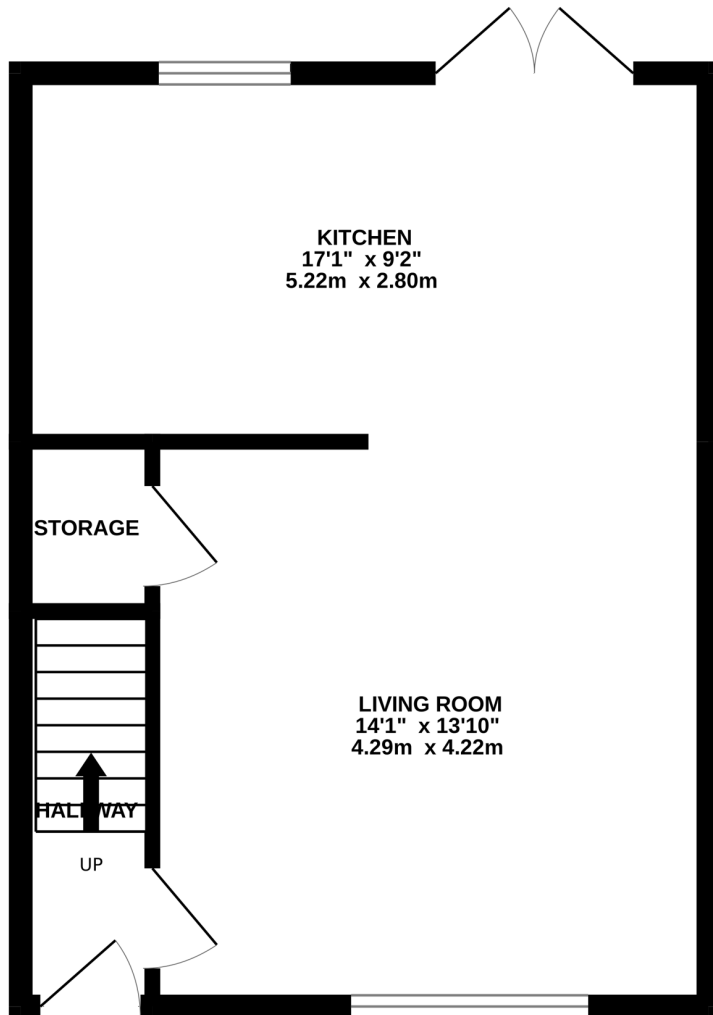

GROUND FLOOR
398 sq.ft. (37.0 sq.m.) approx.

1ST FLOOR
398 sq.ft. (37.0 sq.m.) approx.

TOTAL FLOOR AREA : 796 sq.ft. (74.0 sq.m.) approx.

Whilst every attempt has been made to ensure the accuracy of the floorplan contained here, measurements of doors, windows, rooms and any other items are approximate and no responsibility is taken for any error, omission or mis-statement. This plan is for illustrative purposes only and should be used as such by any prospective purchaser. The services, systems and appliances shown have not been tested and no guarantee as to their operability or efficiency can be given.
Made with Metropix ©2026