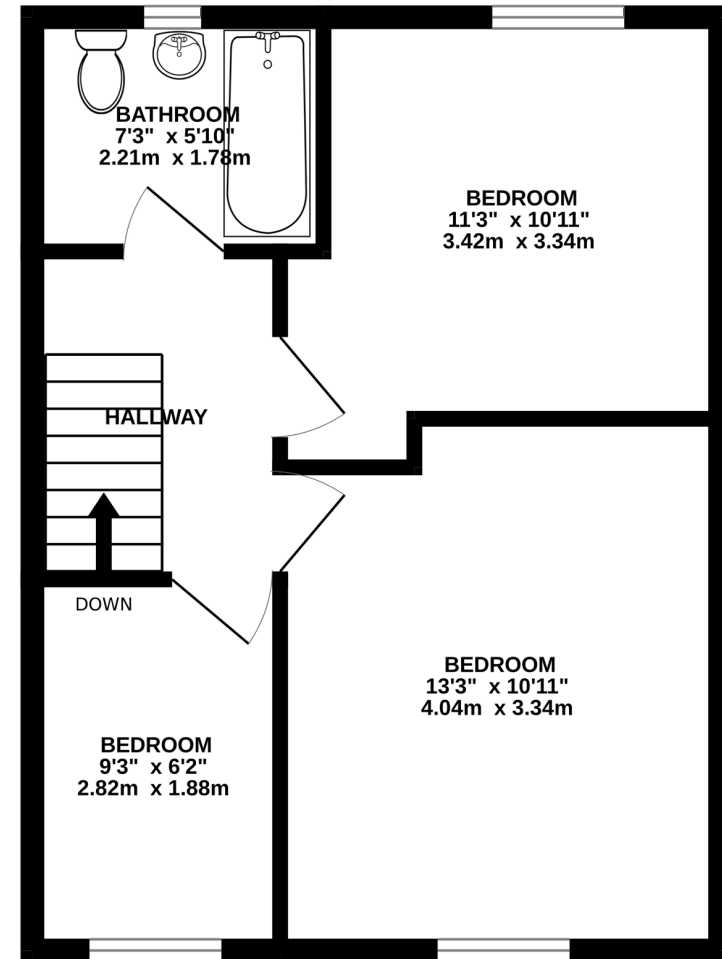

GROUND FLOOR
398 sq.ft. (37.0 sq.m.) approx.

1ST FLOOR
398 sq.ft. (37.0 sq.m.) approx.

TOTAL FLOOR AREA : 796 sq.ft. (74.0 sq.m.) approx.

Whilst every attempt has been made to ensure the accuracy of the floorplan contained here, measurements of doors, windows, rooms and any other items are approximate and no responsibility is taken for any error, omission or mis-statement. This plan is for illustrative purposes only and should be used as such by any prospective purchaser. The services, systems and appliances shown have not been tested and no guarantee as to their operability or efficiency can be given.
Made with Metropix ©2026